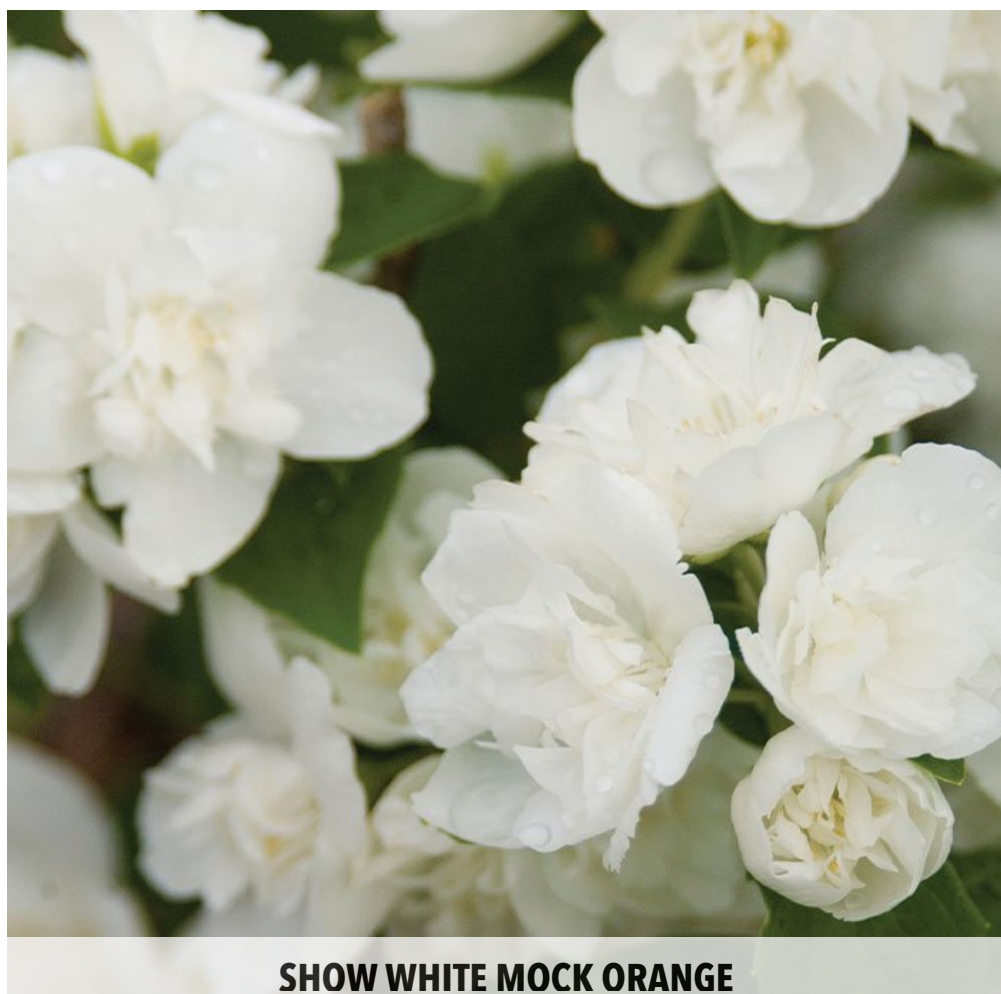

SHOW WHITE MOCK ORANGE